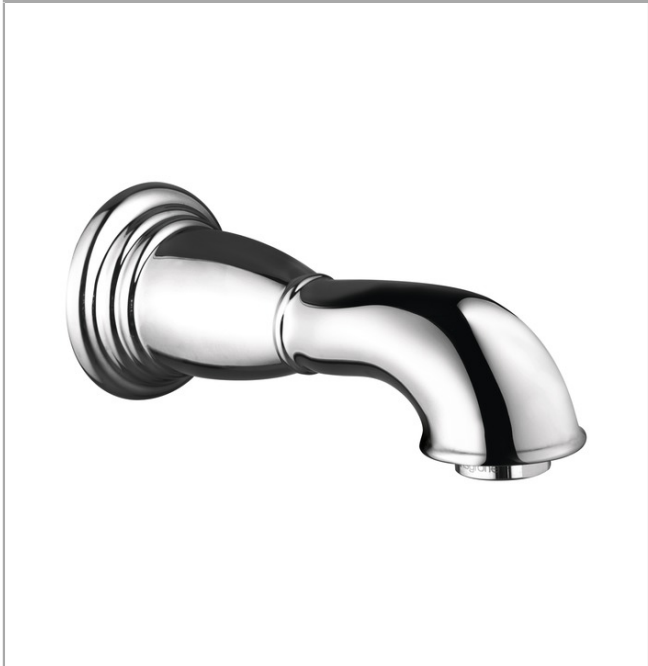

C Accessories

C Tub Spout

Finishes : **chrome** Part no. : **06088000**

Description

Item details

List Price \$ 194.00

Compliance

Product image

Scale drawing